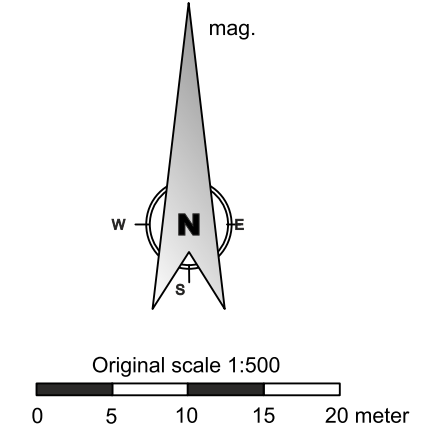

El Pozo Azul

Covanera, Burgos, Spain

Location: N 42° 44' 08,74" O 3° 47' 46,12" (UTM: X: 434.829 Y: 4.731.779) Altitude 701 m
 Length mapped: 792 m Under water survey: 709 m Depth 21 m Horizontal distance: 639 m
 BCRA Grade 4c, Surveyed 11.-15.6.2017, 28.-30.5.2018 and 16.-18.7.2019 by Jutta Brandmeier & Peter Jeutter.
 Drawings and map by P. Jeutter, Verein für Höhlenkunde in Obersteier (VHO), Bad Mitterndorf, Austria, www.hoehle.at

Section 90° (West/East)